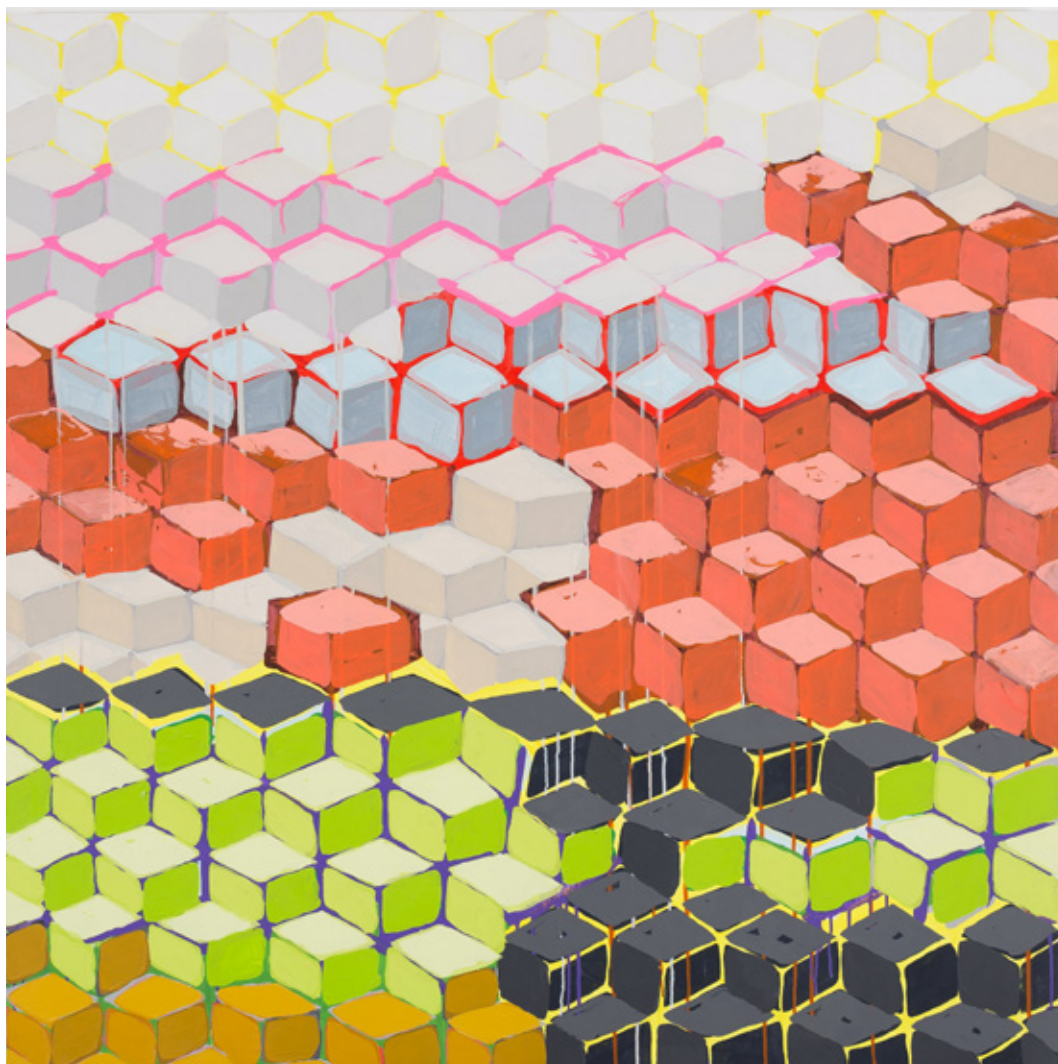

Paulo Whitaker
Sem Título, 2014
óleo sobre tela
oil on canvas
150 x 110 cm

Paolo Ridolfi
Sem Título, 2017
acrílica sobre tela
acrylic on canvas
150 x 150 cm