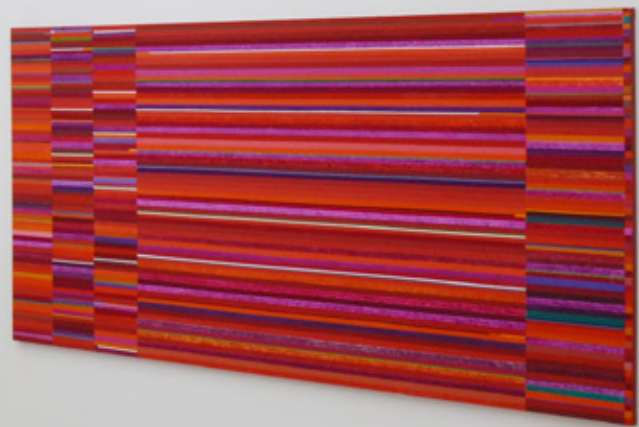

**a verdade
é cheia
de erros**

A square artwork with a light beige background and black text. The text is arranged in three lines, centered horizontally. The first line reads 'a verdade', the second line reads 'é cheia', and the third line reads 'de erros'. The font is a bold, sans-serif typeface.

Juan Parada
Turbulência II, 2017
cerâmica vitrificada sobre alumínio
glazed ceramic on aluminum
180 x 100 x 6 cm

Isidro Blasco

Flat Iron 1, 2018

impressão preta e branca, madeira, paspatour e papel

black and white print, wood, pastpaper

68 x 45 x 12 cm

Rodrigo Andrade
Bosque de Coubert, 2019
óleo sobre tela sobre mdf
oil on canvas on fiberboard
60 x 90 cm

Rodrigo Andrade
Sem Título, 2019
óleo sobre tela
oil on canvas
120 x 150 cm

Gonçalo Ivo
Prélude - Fugue et Contrepoint, 2016
óleo sobre tela
oil on canvas
150 x 300 cm