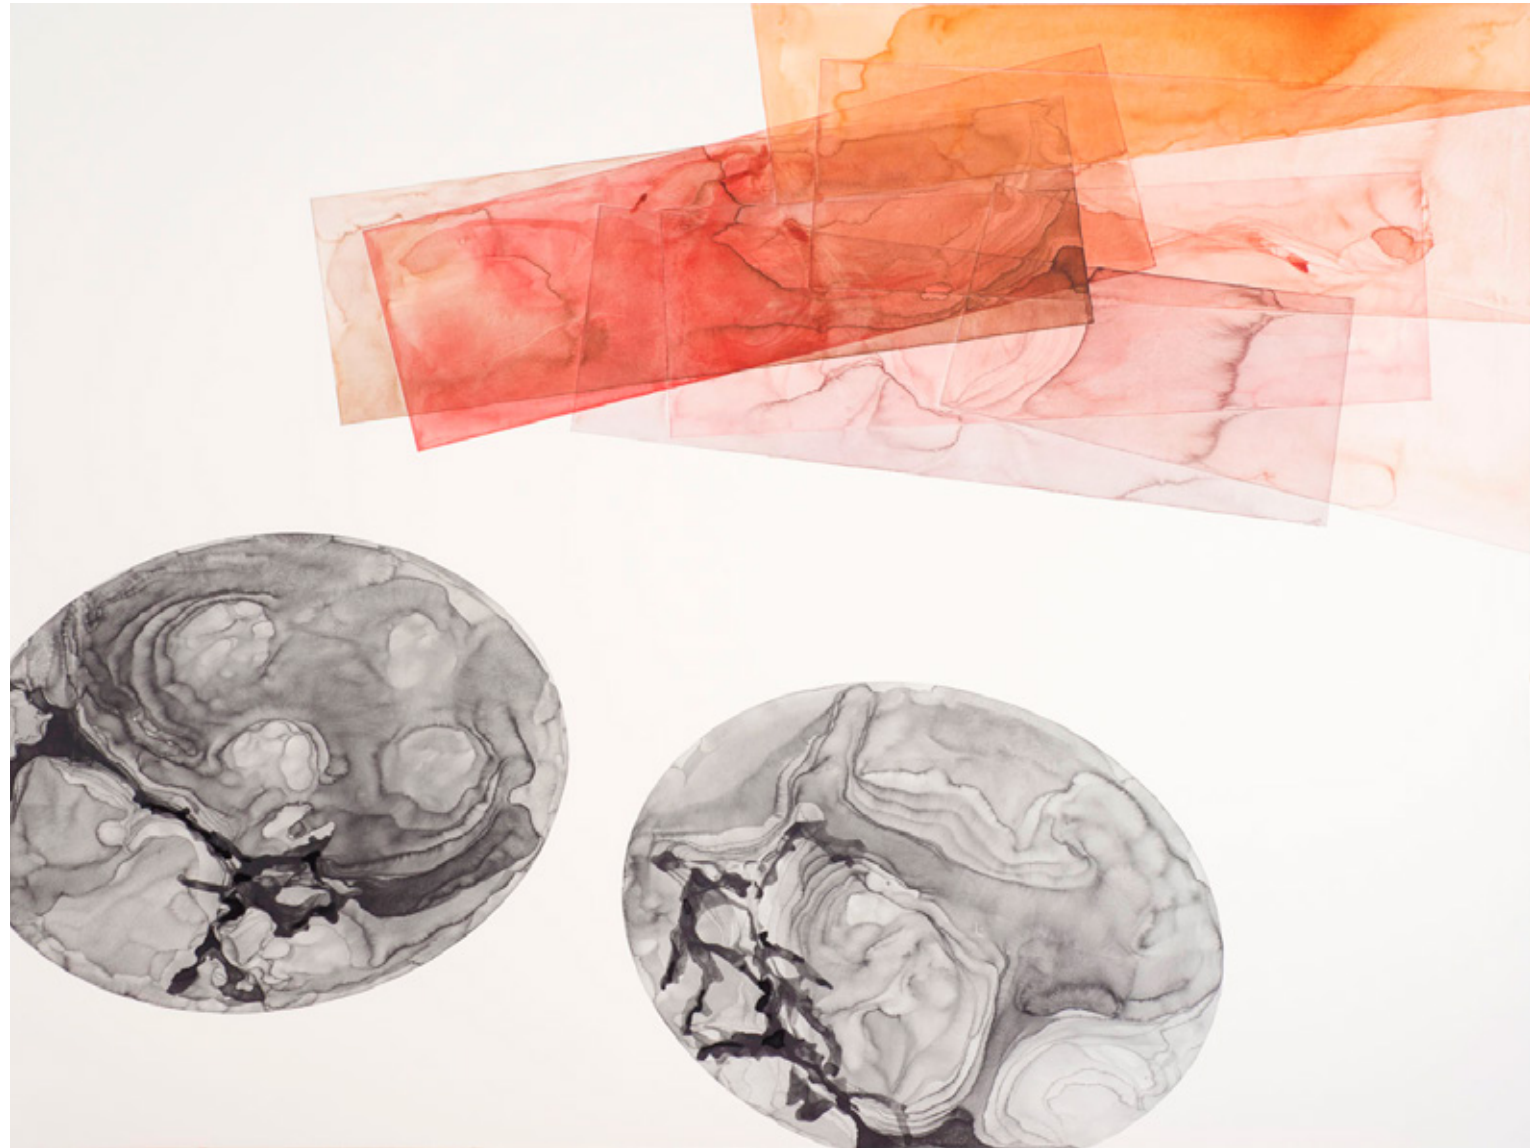

Eliane Prolik
Mira 4, 2013/14
aço inox e alumínio
stainless steel and aluminum
35 x 35 x 20 cm